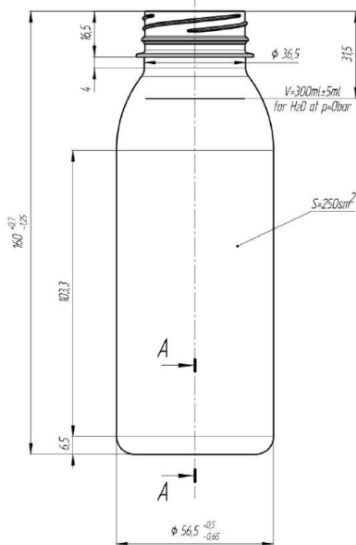

Bobby 300

General info

Item no. (SKU):	
Family / Range:	Bobby
Capacity:	300ml
Neck:	38mm 3-Start
Weight:	21
Shape:	Round
Material:	PET
Colour:	All Colours Available
Print Areas:	
Country of Origin:	Lithuania

Packaging Info

Packed in Boxes

Box Dimensions (mm):	594 x 394 x 448
Quantity per box (pcs):	
Boxes per pallet (pcs):	
Quantity per pallet (pcs):	
Net weight (kg):	
Gross weight (kg):	
Pallet height (mm):	2400

Packed in PE bags on trays (Full pallet)

Tray dimensions (mm):	1200 x 800 x 50
Quantity per tray (pcs):	290
Quantity per PE bag (pcs):	145
PE bags per tray (pcs):	2
Trays per pallet (pcs):	14
Quantity per pallet (pcs):	4060
Net weight (kg):	85
Gross weight (kg):	100
Pallet height (mm):	2400